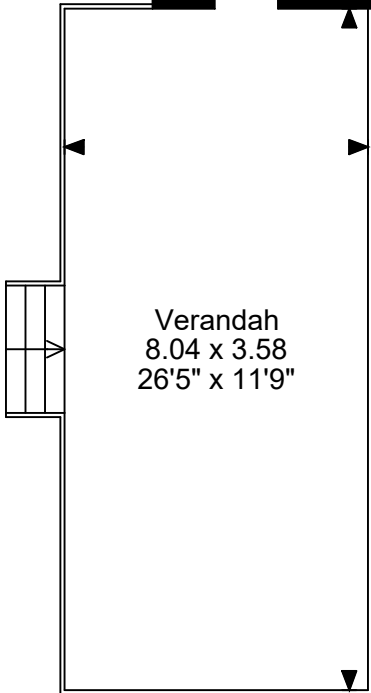

Swallows Barn, Hereford
Approximate Gross Internal Area
1527 Sq Ft/142 Sq M
Verandah external area = 310 Sq Ft/29 Sq M

Ground Floor

First Floor

FOR ILLUSTRATIVE PURPOSES ONLY - NOT TO SCALE

The position & size of doors, windows, appliances and other features are approximate only.

© ehouse. Unauthorised reproduction prohibited. Drawing ref. dig/8561734/KRA