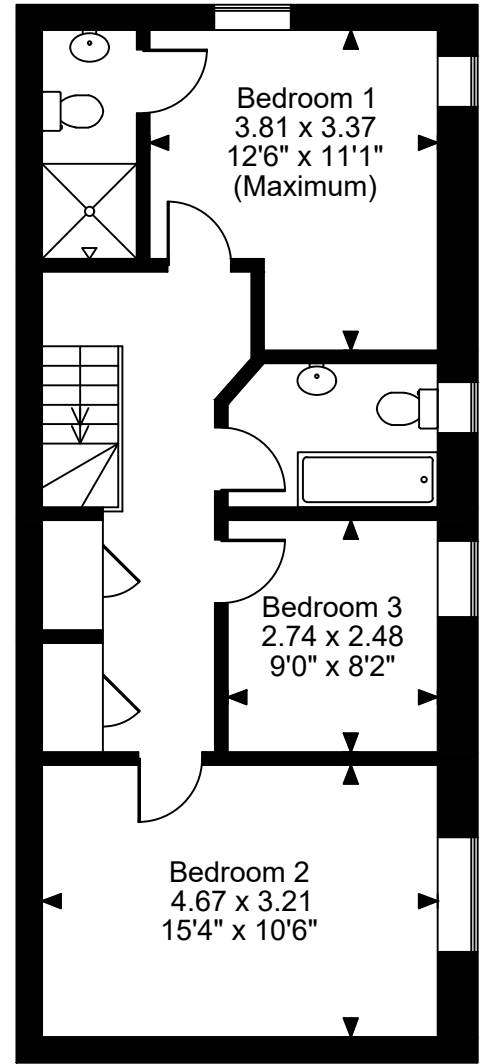

Swallows Barn, Hereford
Approximate Gross Internal Area
1527 Sq Ft/142 Sq M
Verandah external area = 310 Sq Ft/29 Sq M

Ground Floor

First Floor

FOR ILLUSTRATIVE PURPOSES ONLY - NOT TO SCALE

The position & size of doors, windows, appliances and other features are approximate only.

© ehouse. Unauthorised reproduction prohibited. Drawing ref. dig/8561734/KRA