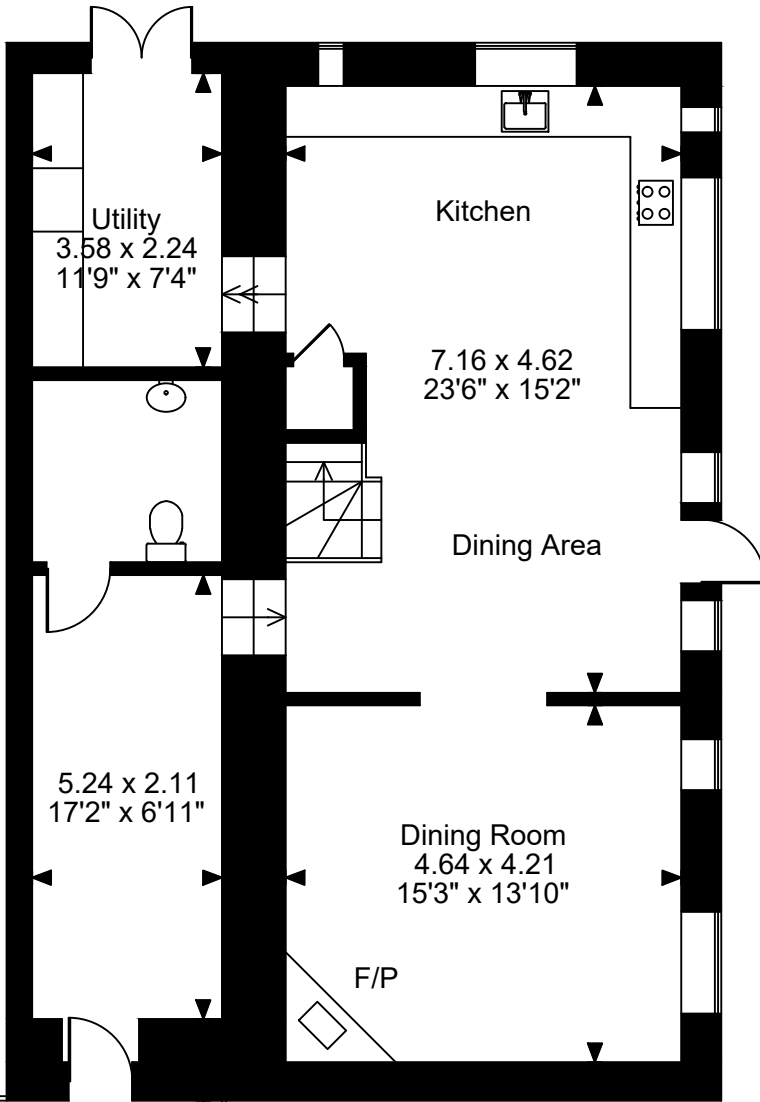

Swallows Barn, Hereford
Approximate Gross Internal Area
1527 Sq Ft/142 Sq M
Verandah external area = 310 Sq Ft/29 Sq M

Ground Floor

First Floor

FOR ILLUSTRATIVE PURPOSES ONLY - NOT TO SCALE

The position & size of doors, windows, appliances and other features are approximate only.

© ehouse. Unauthorised reproduction prohibited. Drawing ref. dig/8561734/KRA