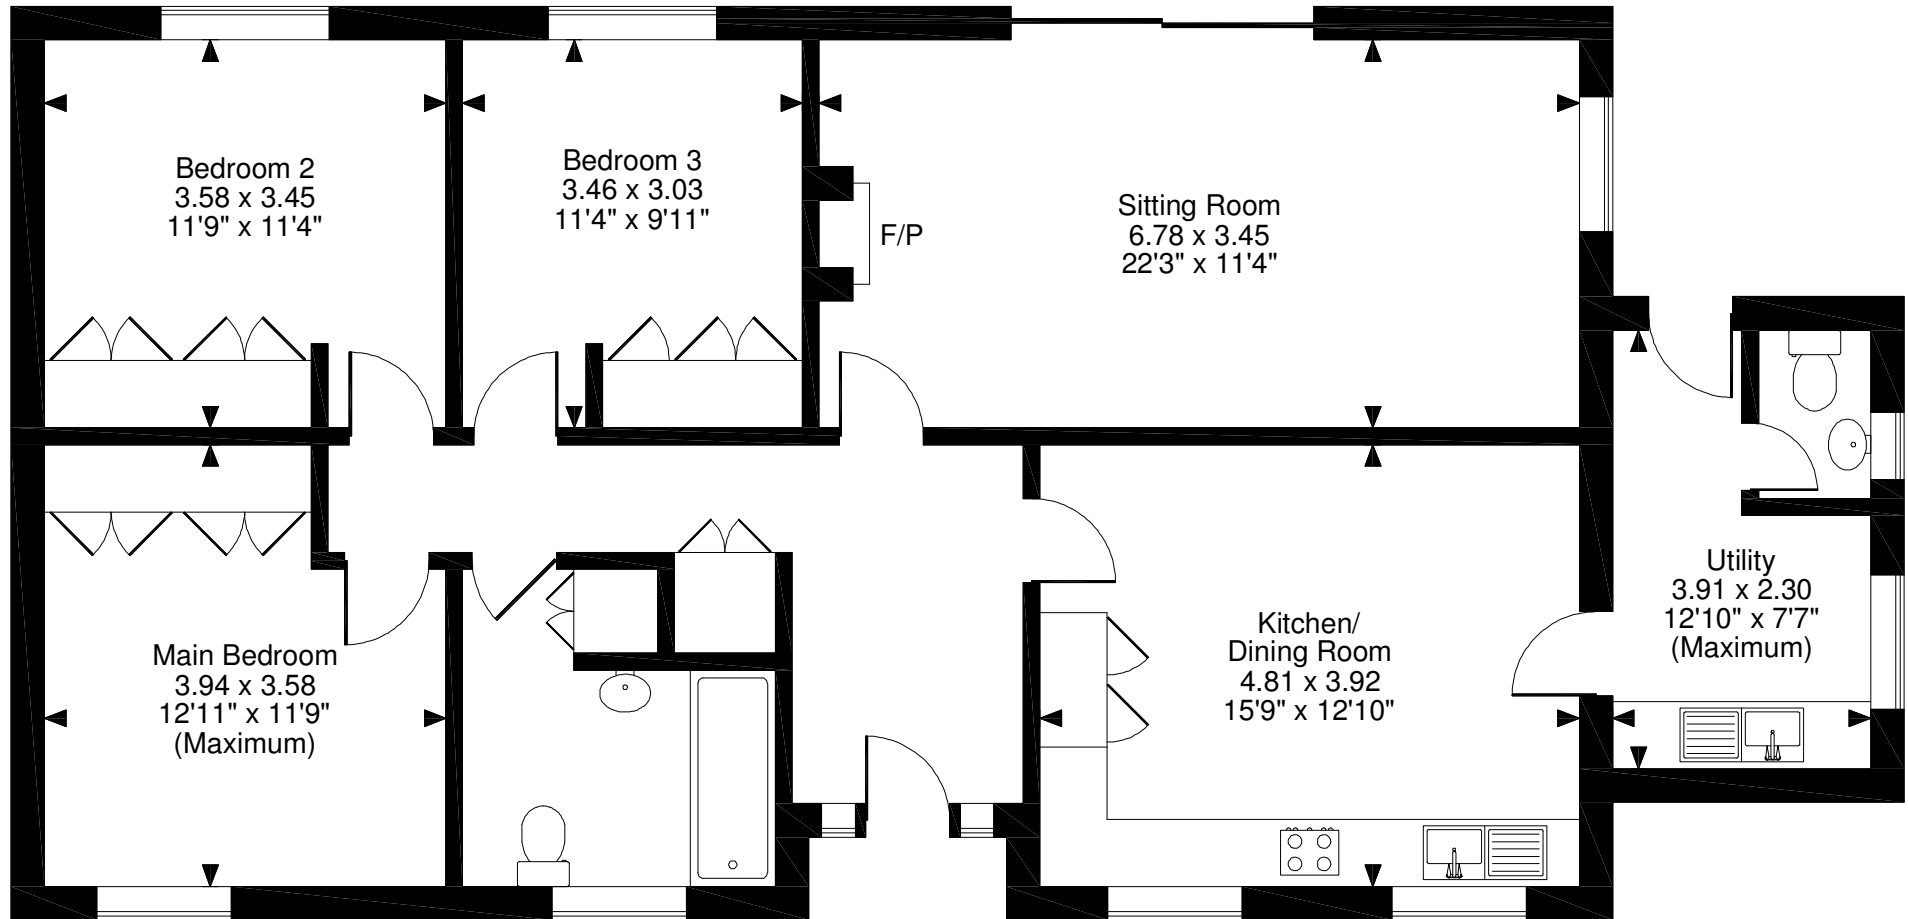

The Nook, Ross-on-Wye
Approximate Gross Internal Area
1203 Sq Ft/112 Sq M

Ground Floor

FOR ILLUSTRATIVE PURPOSES ONLY - NOT TO SCALE

The position & size of doors, windows, appliances and other features are approximate only.

© ehouse. Unauthorised reproduction prohibited. Drawing ref. dig/8517488/OHL