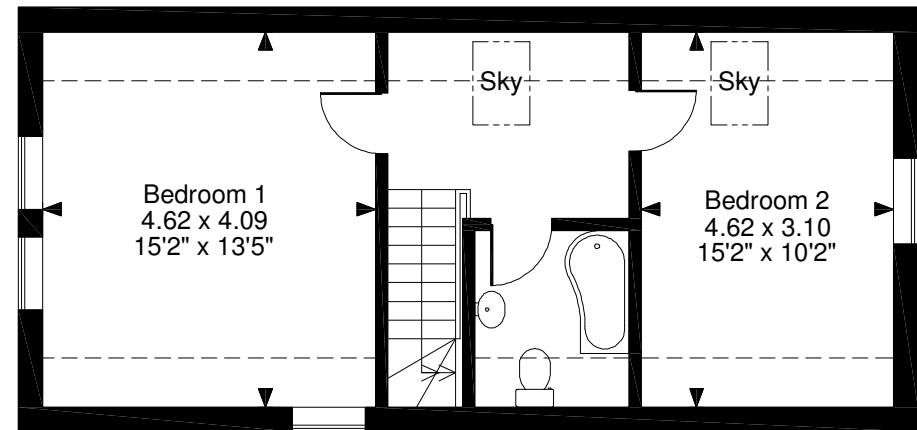

Little Barn Green Lane Farm, Lower Eggleton, Ledbury
Approximate Gross Internal Area
897 Sq Ft/83 Sq M

Ground Floor

First Floor

FOR ILLUSTRATIVE PURPOSES ONLY - NOT TO SCALE

The position & size of doors, windows, appliances and other features are approximate only.

☐☐☐ Denotes restricted head height

© ehouse. Unauthorised reproduction prohibited. Drawing ref. dig/8512135/SS