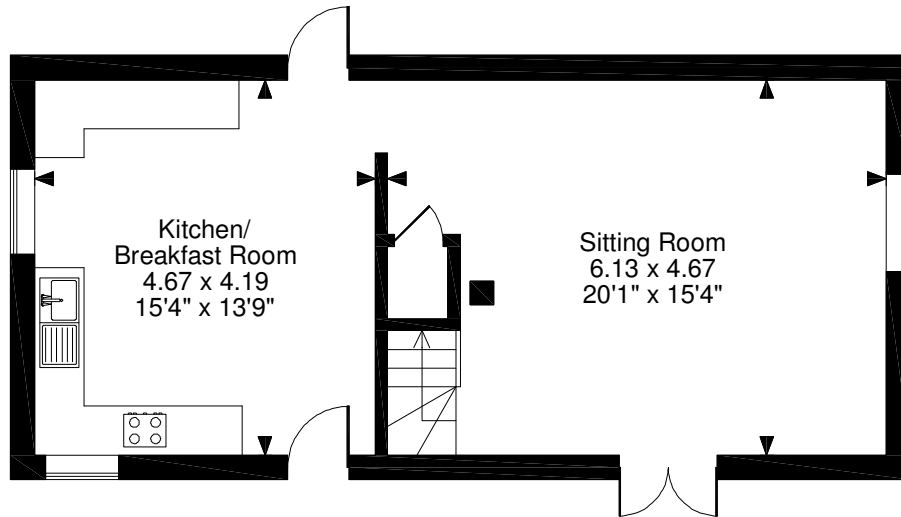

Little Barn Green Lane Farm, Lower Eggleton, Ledbury
Approximate Gross Internal Area
897 Sq Ft/83 Sq M

Ground Floor

First Floor

FOR ILLUSTRATIVE PURPOSES ONLY - NOT TO SCALE

The position & size of doors, windows, appliances and other features are approximate only.

☐☐☐ Denotes restricted head height

© ehouse. Unauthorised reproduction prohibited. Drawing ref. dig/8512135/SS