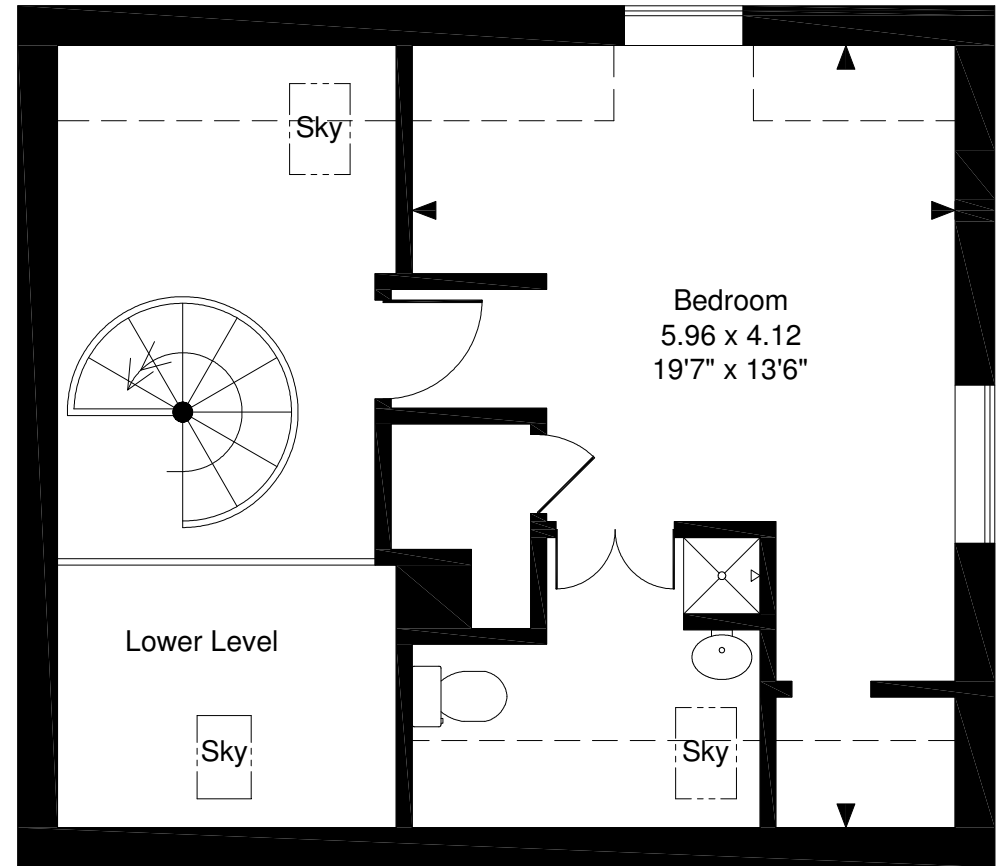

Leominster  
Approximate Gross Internal Area  
748 Sq Ft/69 Sq M

Ground Floor

First Floor

**FOR ILLUSTRATIVE PURPOSES ONLY - NOT TO SCALE**

The position & size of doors, windows, appliances and other features are approximate only.

□ □ □ □ Denotes restricted head height

© ehouse. Unauthorised reproduction prohibited. Drawing ref. dig/8363800/WFF