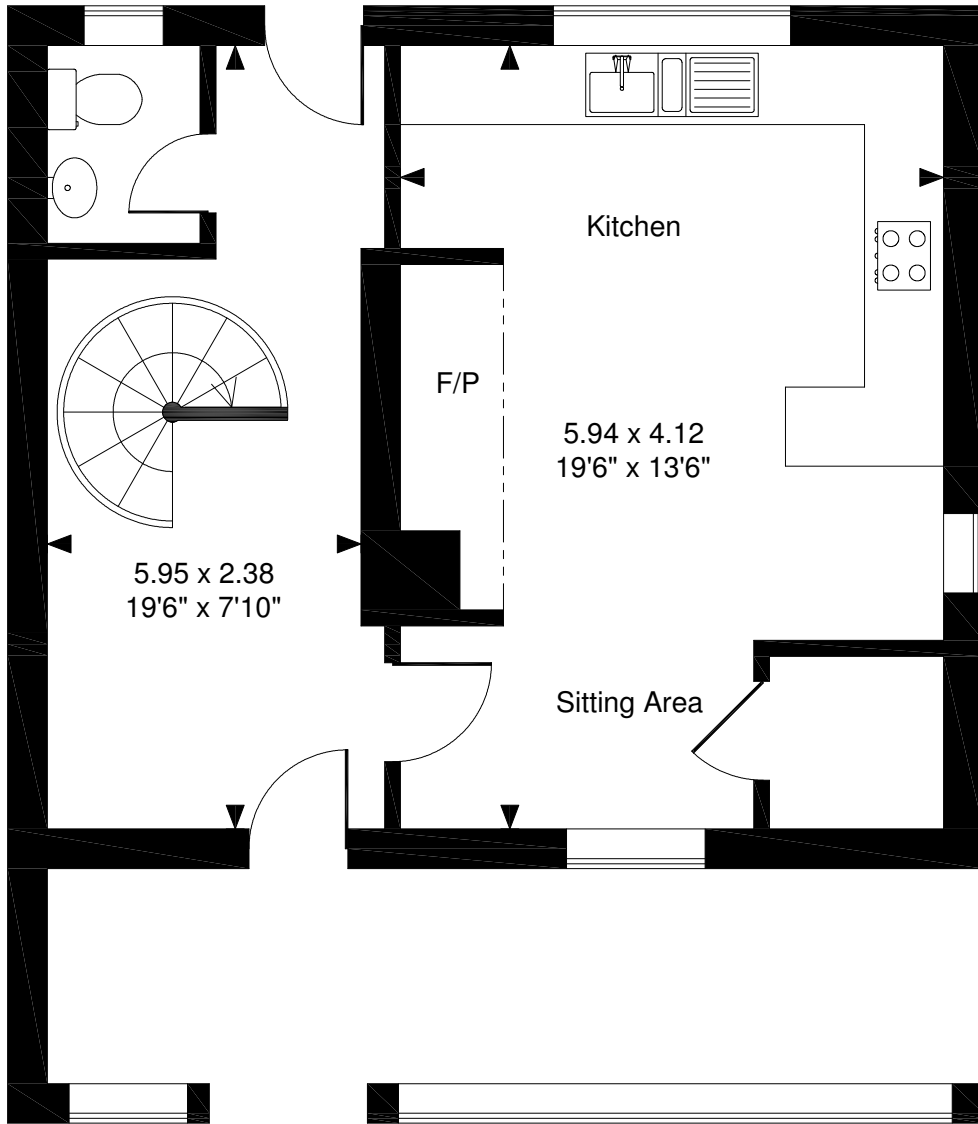

Leominster  
Approximate Gross Internal Area  
748 Sq Ft/69 Sq M

Ground Floor

First Floor

**FOR ILLUSTRATIVE PURPOSES ONLY - NOT TO SCALE**

The position & size of doors, windows, appliances and other features are approximate only.

□ □ □ □ Denotes restricted head height

© ehouse. Unauthorised reproduction prohibited. Drawing ref. dig/8363800/WFF